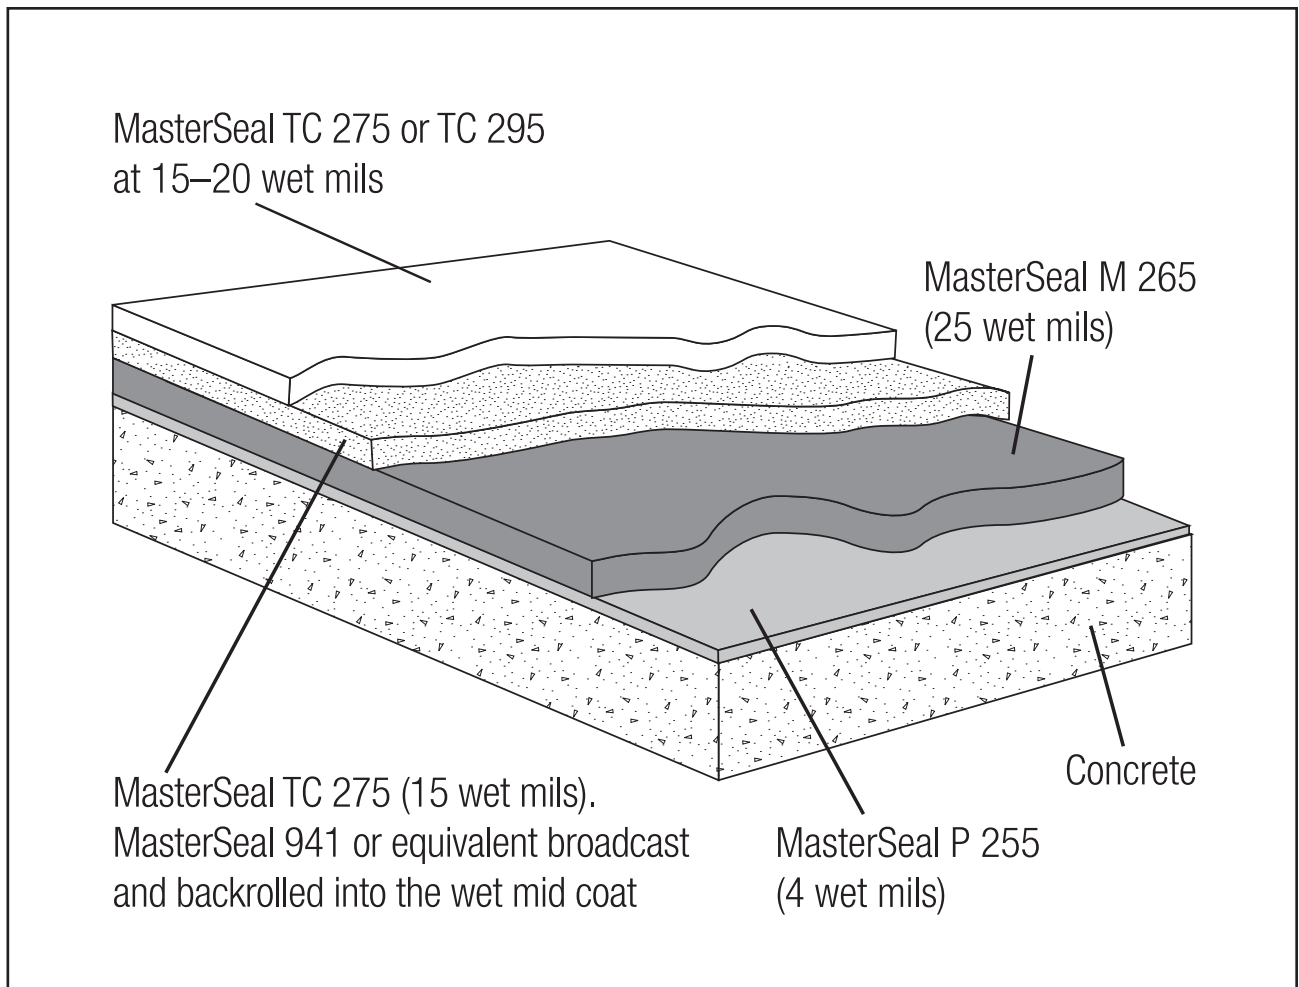

We create chemistry

Technical Detail Drawing

Heavy Traffic System

BASF Corporation
Construction Systems
889 Valley Park Drive
Shakopee, MN 55379 USA

master-builders-solutions.basf.us
Customer Service 1(800)433.9517
Technical Service 1(800)243.6739