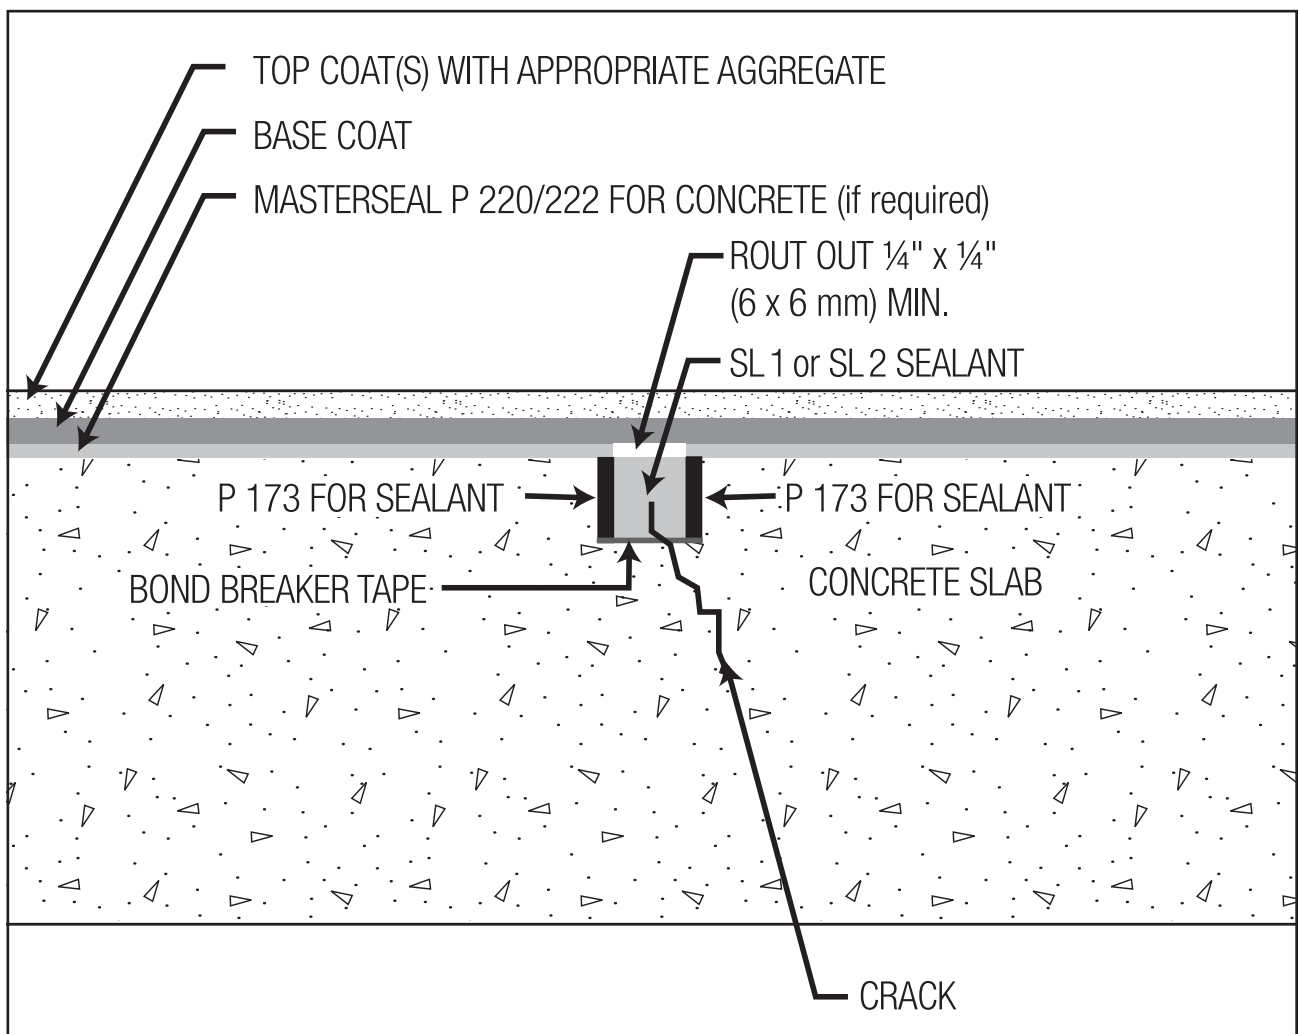

We create chemistry

Technical Detail Drawing

Crack Detail

Dynamic

BASF Corporation
Construction Systems
889 Valley Park Drive
Shakopee, MN 55379 USA

master-builders-solutions.basf.us
Customer Service 1(800)433.9517
Technical Service 1(800)243.6739