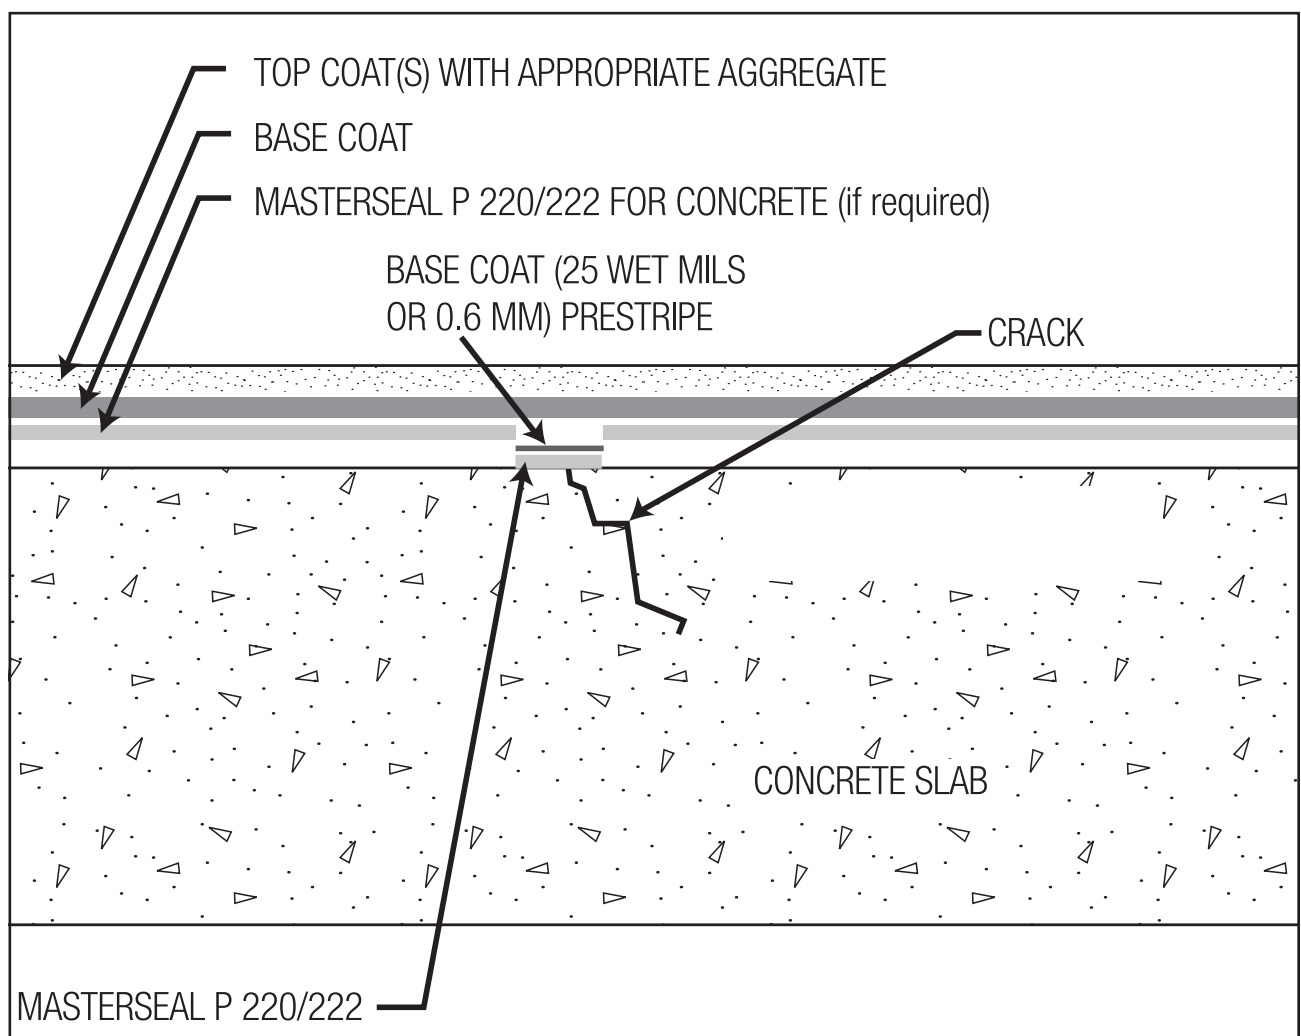

Crack Detail (Static)

Sporadic Cracking

BASF Corporation
Construction Systems
889 Valley Park Drive
Shakopee, MN 55379 USA

master-builders-solutions.basf.us
Customer Service 1(800)433.9517
Technical Service 1(800)243.6739