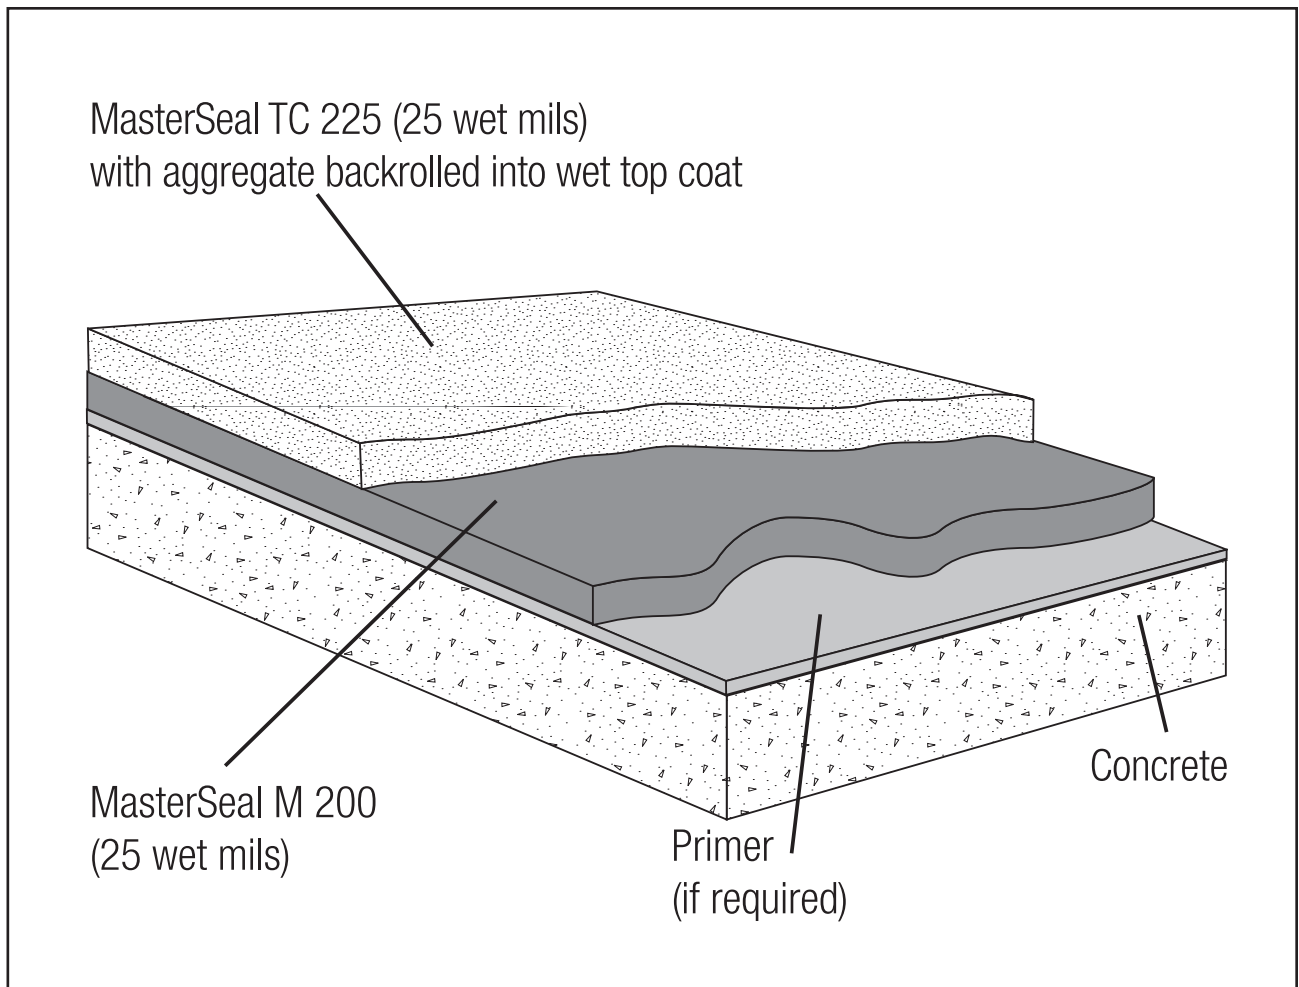

We create chemistry

Technical Detail Drawing

Light to Medium Duty Traffic and Pedestrian System

BASF Corporation
Construction Systems
889 Valley Park Drive
Shakopee, MN 55379 USA

master-builders-solutions.basf.us
Customer Service 1(800)433.9517
Technical Service 1(800)243.6739