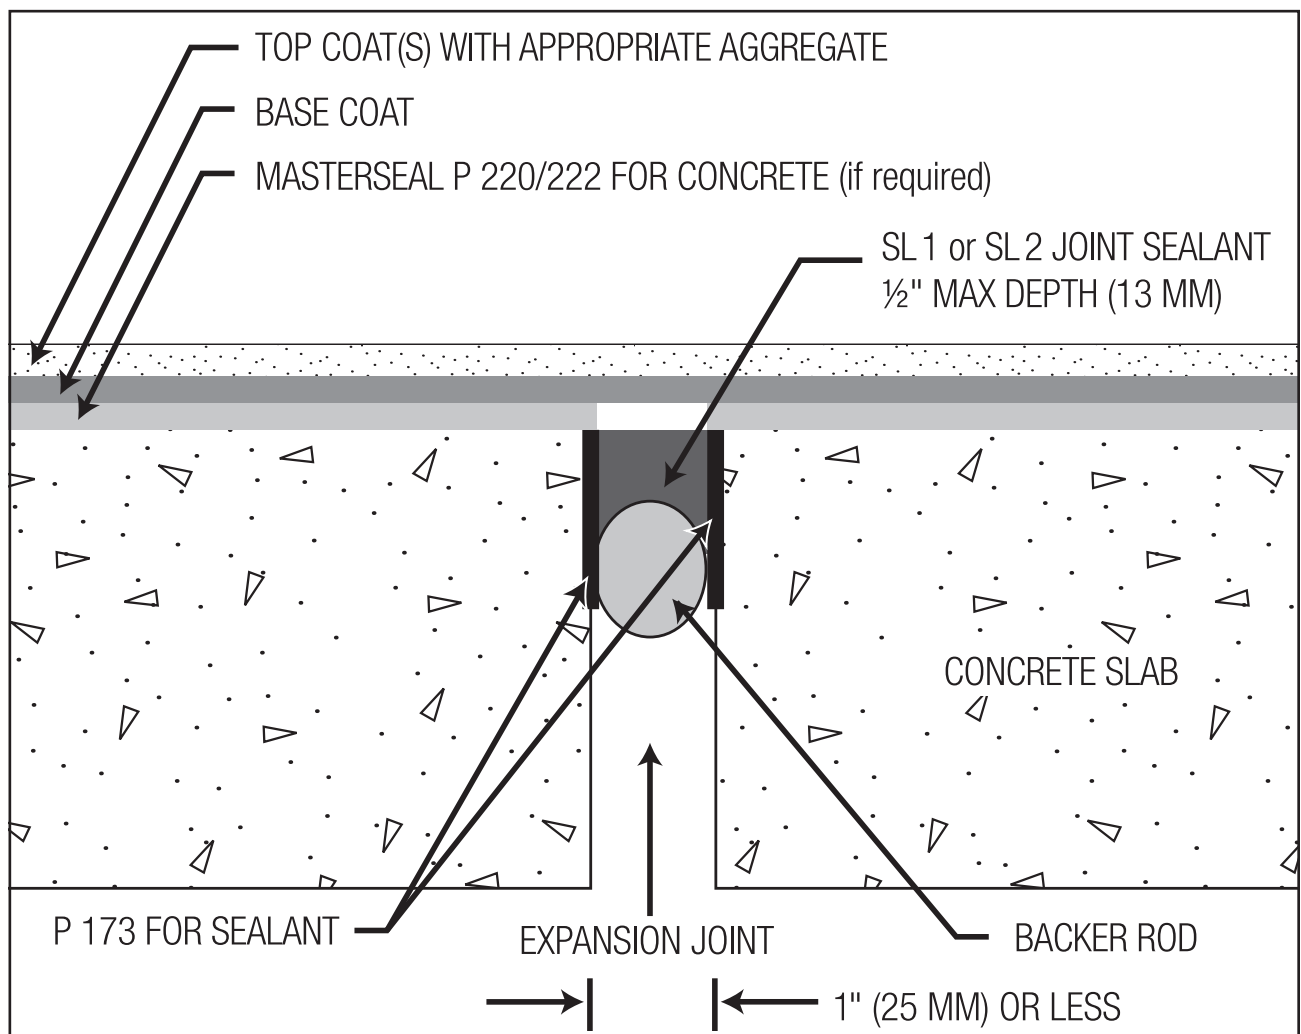

Expansion Joint Detail

(Less Than 1")

BASF Corporation
Construction Systems
889 Valley Park Drive
Shakopee, MN 55379 USA

master-builders-solutions.basf.us
Customer Service 1(800)433.9517
Technical Service 1(800)243.6739