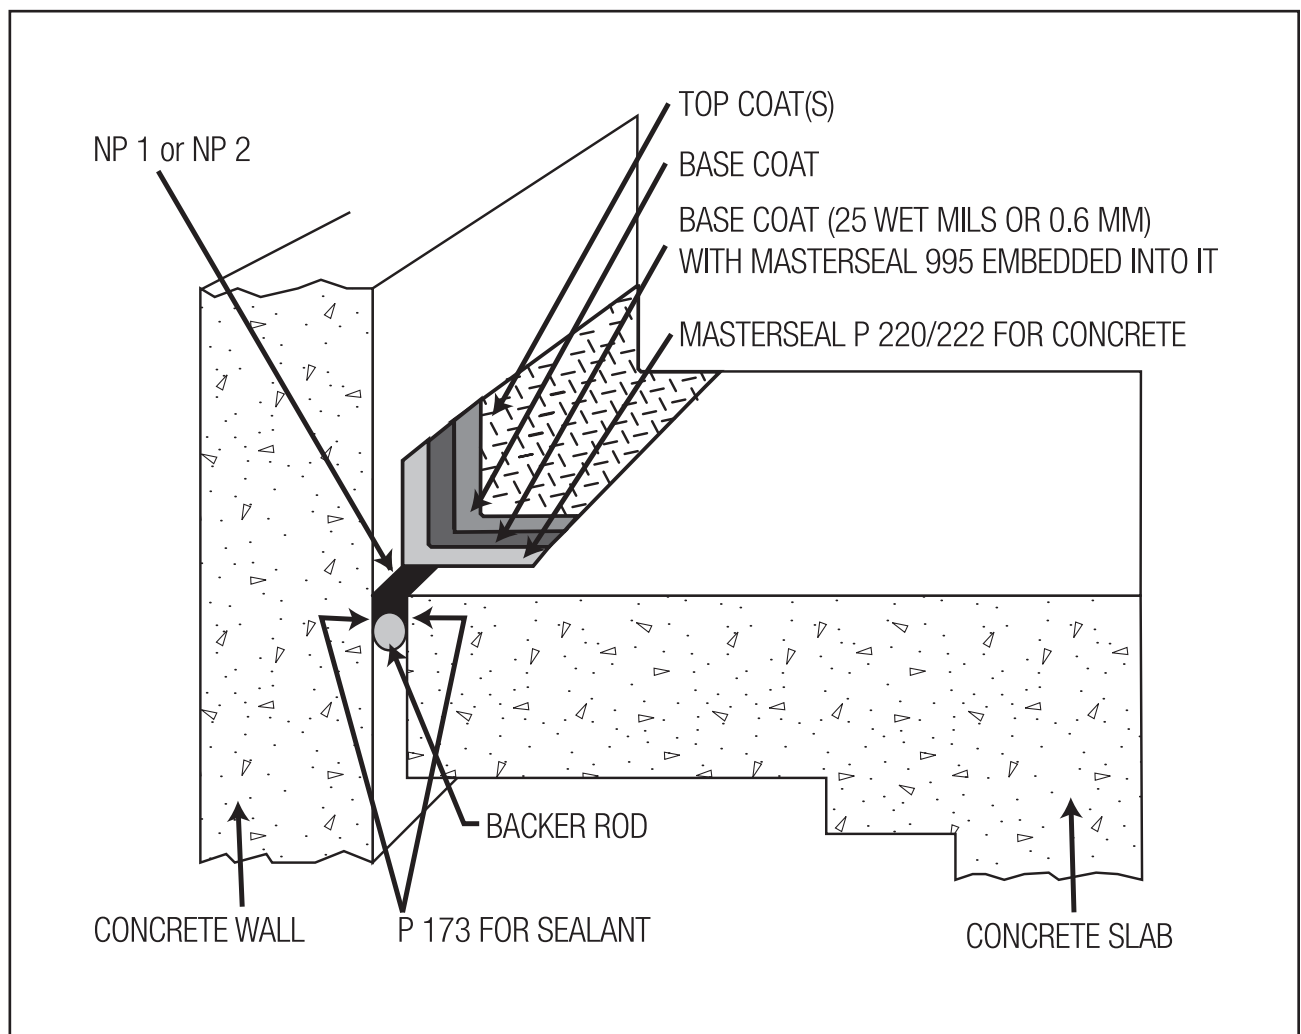

Joint at Wall/Slab

BASF Corporation
Construction Systems
889 Valley Park Drive
Shakopee, MN 55379 USA

master-builders-solutions.basf.us
Customer Service 1(800)433.9517
Technical Service 1(800)243.6739

MASTER®
» BUILDERS
SOLUTIONS