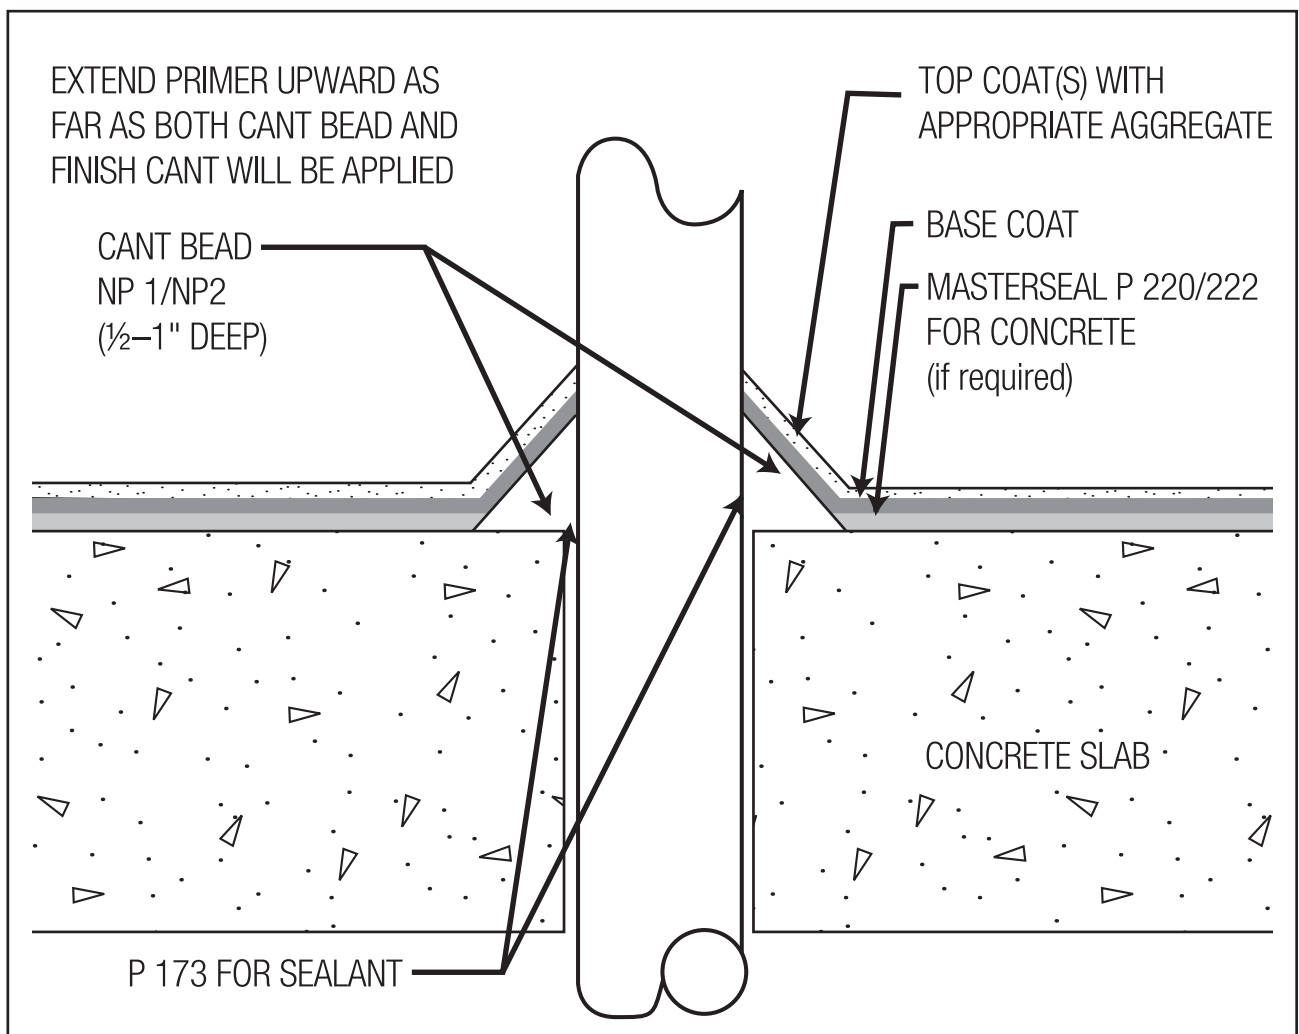

We create chemistry

Technical Detail Drawing

Penetration Detail

BASF Corporation
Construction Systems
889 Valley Park Drive
Shakopee, MN 55379 USA

master-builders-solutions.basf.us
Customer Service 1(800)433.9517
Technical Service 1(800)243.6739