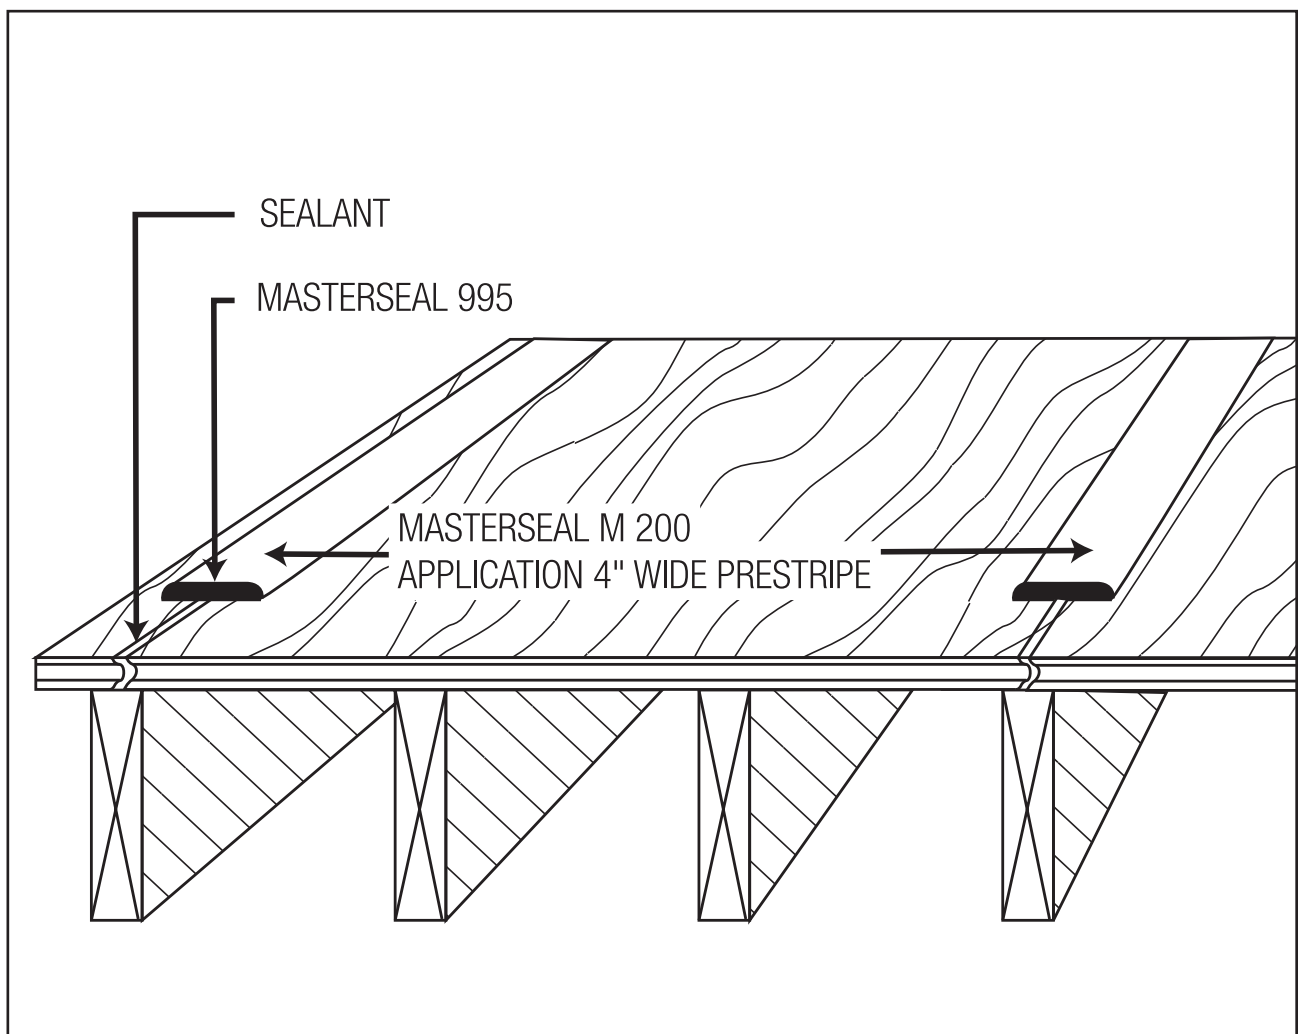

We create chemistry

Technical Detail Drawing

Plywood Application (Seam Detail)

BASF Corporation
Construction Systems
889 Valley Park Drive
Shakopee, MN 55379 USA

master-builders-solutions.basf.us
Customer Service 1(800)433.9517
Technical Service 1(800)243.6739