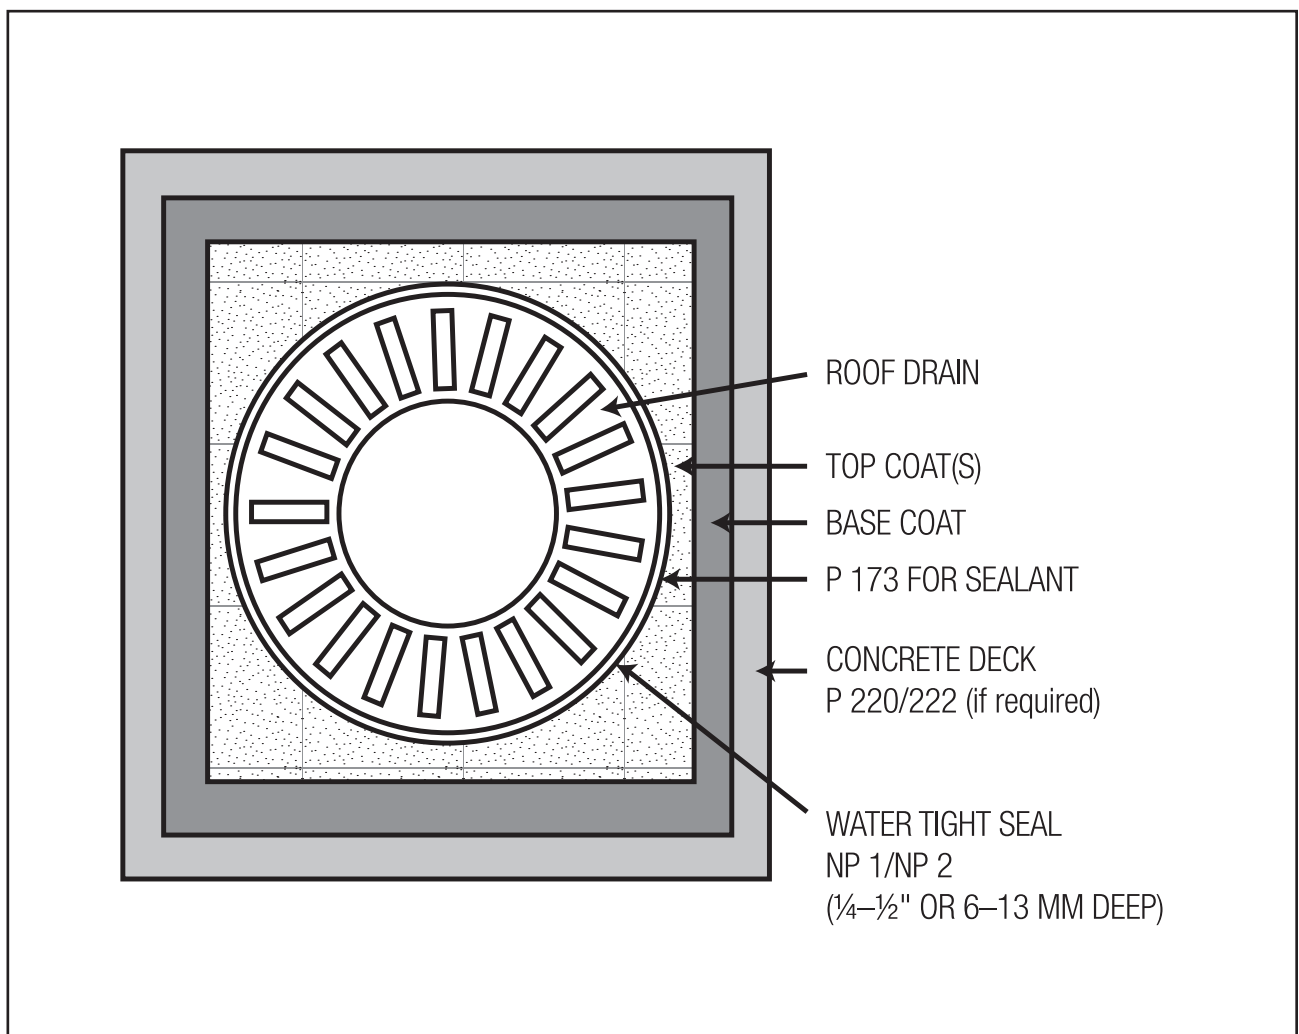

Roof Drain Detail

BASF Corporation
Construction Systems
889 Valley Park Drive
Shakopee, MN 55379 USA

master-builders-solutions.basf.us
Customer Service 1(800)433.9517
Technical Service 1(800)243.6739

MASTER®
» BUILDERS
SOLUTIONS