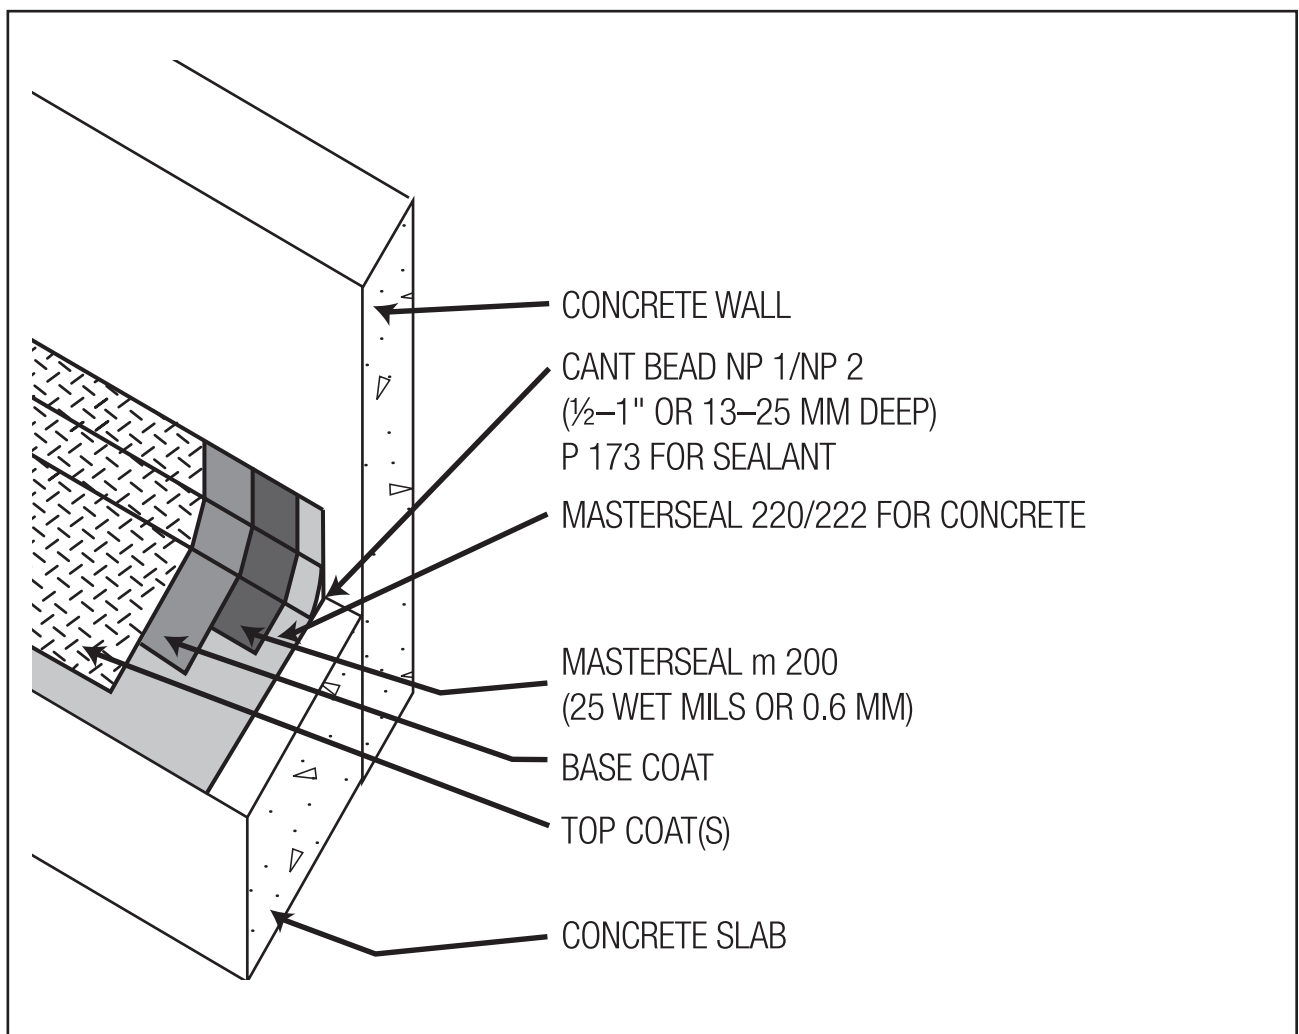

We create chemistry

Technical Detail Drawing

Slab Abutting Wall

BASF Corporation
Construction Systems
889 Valley Park Drive
Shakopee, MN 55379 USA

master-builders-solutions.basf.us
Customer Service 1(800)433.9517
Technical Service 1(800)243.6739