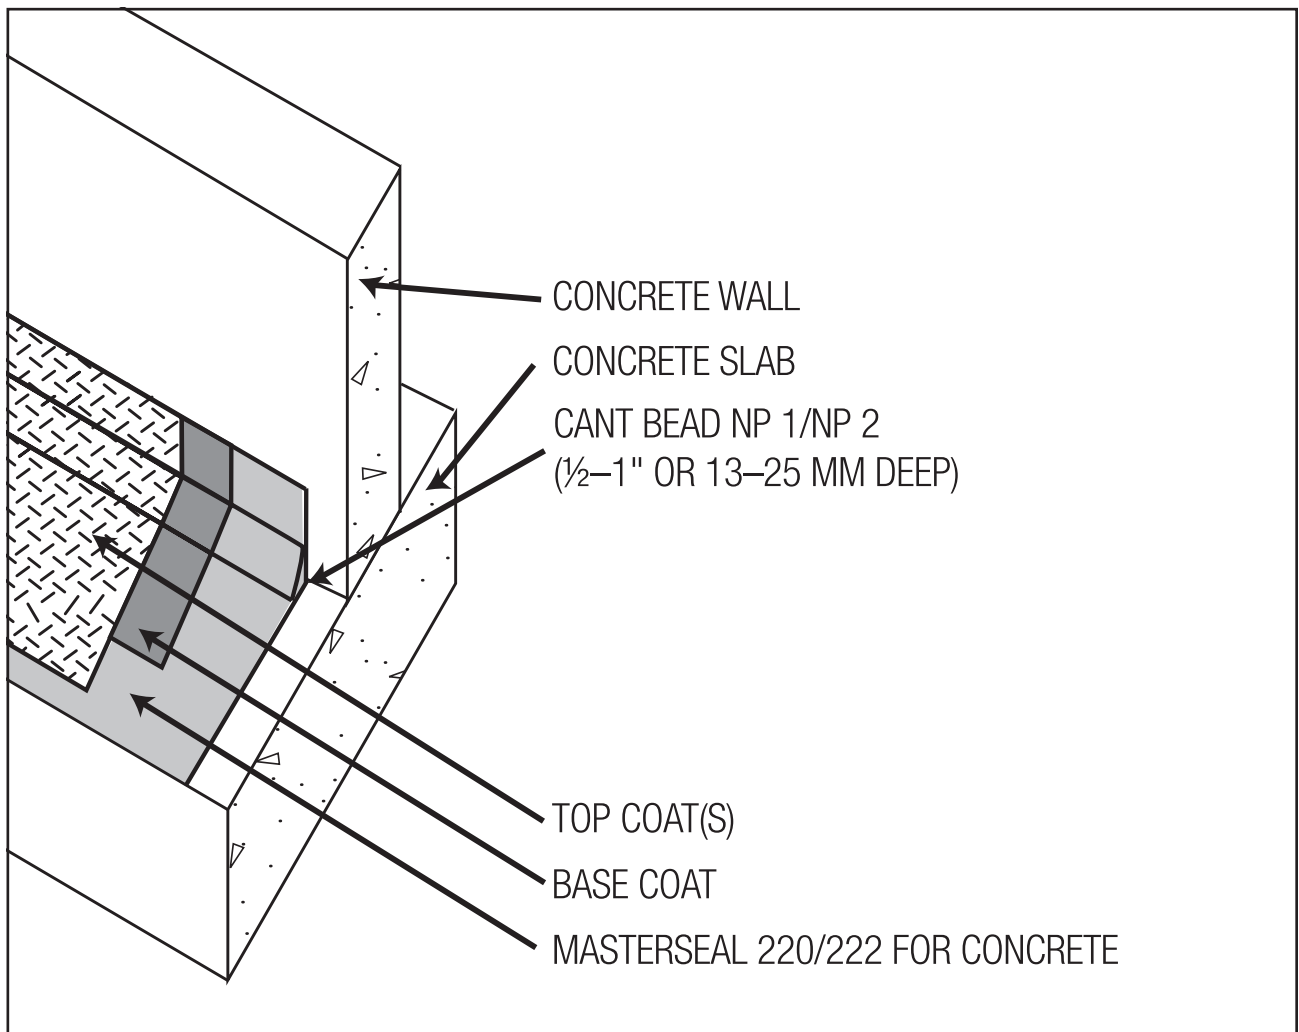

We create chemistry

Technical Detail Drawing

Wall Bearing on Slab

BASF Corporation
Construction Systems
889 Valley Park Drive
Shakopee, MN 55379 USA

master-builders-solutions.basf.us
Customer Service 1(800)433.9517
Technical Service 1(800)243.6739